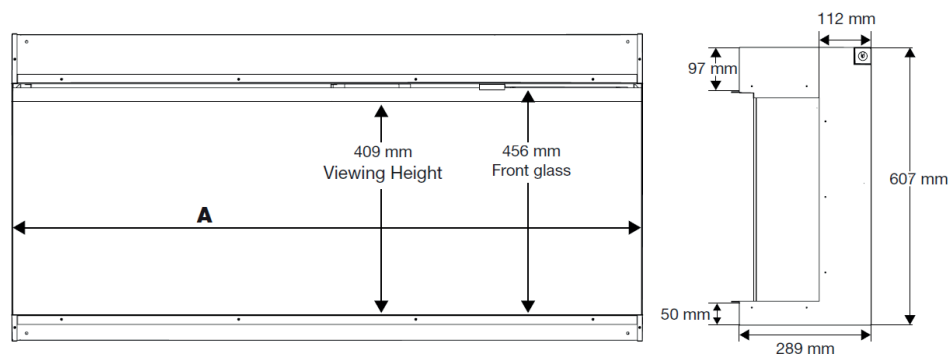

Patented ComfortSaver heating system.

7 Day Programmable Timer.

Ignite Bold 50 | 60 | 74

230V/50Hz | 27 Watt

Experience Better Living

Unit Dimensions

MODEL	A
Ignite Bold 50	124,6cm
Ignite Bold 60	156,5cm
Ignite Bold 74	188,3cm

Specifications

TECHNICAL DETAILS	Ignite Bold 50	Ignite Bold 60	Ignite Bold 74
Flame Effect system	Optiflame®	Optiflame®	Optiflame®
Model number	500003596	500003597	500003598
GTIN/UPC	5011139088383	5011139088390	5011139088406
Model	Built-in	Built-in	Built-in
View Type	1-, 2-, or 3-sided	1-, 2-, or 3-sided	1-, 2-, or 3-sided
Colour - Furniture	Black	Black	Black
Media Bed	Logs and tumbled glass	Logs and tumbled glass	Logs and tumbled glass
Viewing window WxH (cm)	124,6x40,9	156,5x40,9	188,3x40,9
Build in dim (WxHxD) (cm)	124,6x60,7x28,9	156,5x60,7x28,9	188,3x60,7x28,9
Heating function	Yes	Yes	Yes
Heating Element	Yes	Yes	Yes
Remote Control	Yes	Yes	Yes
Manual Operation on the fireplace possible	Yes	Yes	Yes
Lighting Module	LED	LED	LED
Sound	No	No	No
Media Bed Flame Colours	Yes	Yes	Yes
Heat Setting 1 in Watts	1000	1000	1000
Heat Setting 2 in Watts	2000	2000	2000
Power consumption (flame effect) (Watt)	19	23	27
Wattage	2000	2000	2000
Voltage	230V/50Hz	230V/50Hz	230V/50Hz
Unpacked Weight (kg)	44 kg	51,5 kg	57 kg
Plug Length	1 m	1 m	1 m
Warranty	2 Years	2 Years	2 Years