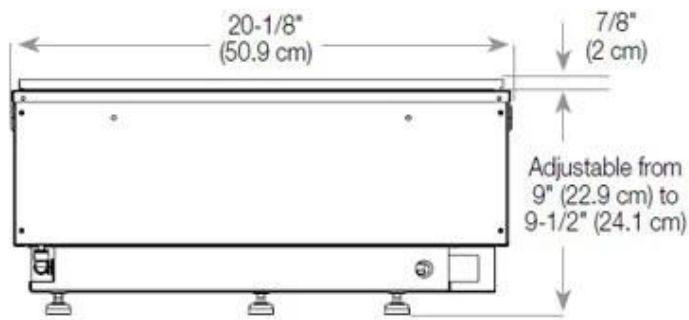

CASSETTE 500 MANUAL

TOP

FRONT

SIDE

CASSETTE 500 AUTOMATIC

TOP

FRONT

SIDE