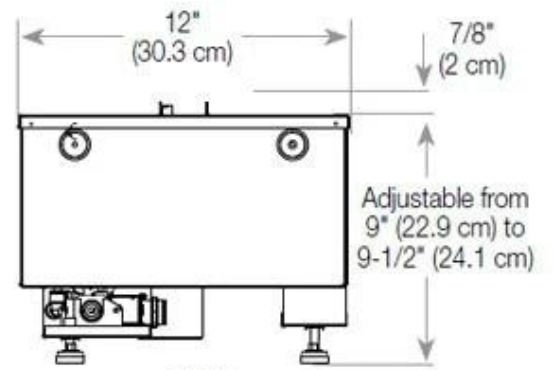

CASSETTE 500 MANUAL

TOP

FRONT

SIDE

CASSETTE 500 AUTOMATIC

TOP

FRONT

SIDE