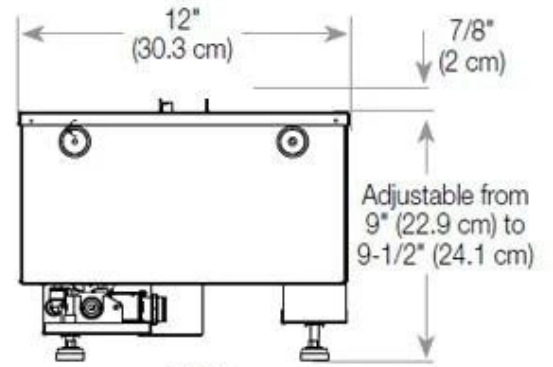

CASSETTE 500 MANUAL

TOP

FRONT

SIDE

CASSETTE 500 AUTOMATIC

TOP

FRONT

SIDE